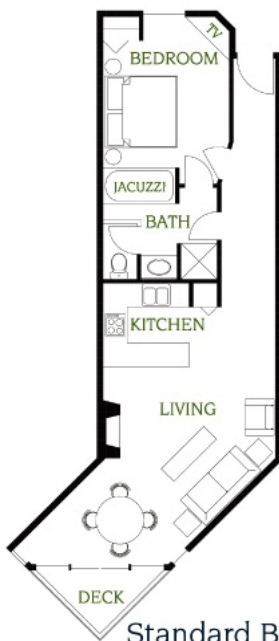

Suite Floor Plans

Pointes North Inn all-suite condo hotel is small enough for exclusivity, but accessible to every type of buyer. Professionally decorated and furnished 1- and 2-bedroom suites with many creature comforts and amenities.

| | |
|------------|-----|
| Sq Ft | |
| Main Level | 550 |
| Deck | 144 |
| Total | 694 |

Standard Suite

Standard Bay Suite Floor Plan

| | |
|------------|-----|
| Sq Ft | |
| Main Level | 630 |
| Deck | 64 |
| Total | 694 |

Standard Bay Suite

Deluxe Suite Floor Plan

| | |
|------------|-----|
| Sq Ft | |
| Main Level | 550 |
| Loft | 300 |
| Deck | 144 |
| Total | 994 |

Deluxe Suite

**Deluxe Bay Suite
Floor Plan**

| | |
|------------|-----|
| Sq Ft | |
| Main Level | 630 |
| Loft | 300 |
| Deck | 64 |
| Total | 994 |

Deluxe Bay Suite