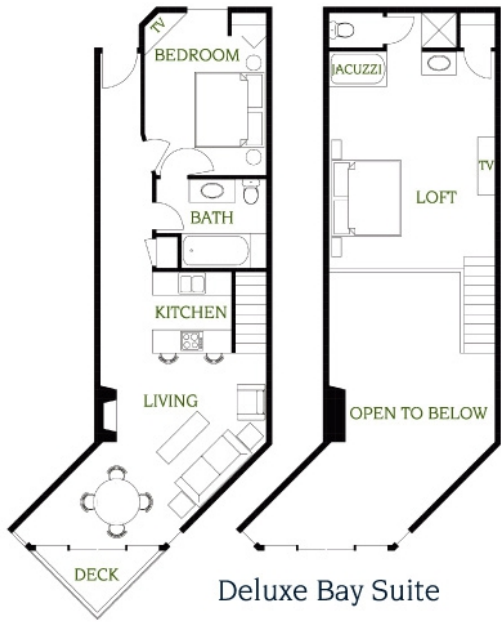

Suite Floor Plans

Pointes North Inn all-suite condo hotel is small enough for exclusivity, but accessible to every type of buyer. Professionally decorated and furnished 1- and 2-bedroom suites with many creature comforts and amenities.

| | |
|------------|-----|
| Sq Ft | |
| Main Level | 550 |
| Deck | 144 |
| Total | 694 |

Standard Suite

Standard Bay Suite Floor Plan

| | |
|------------|-----|
| Sq Ft | |
| Main Level | 630 |
| Deck | 64 |
| Total | 694 |

Standard Bay Suite

Deluxe Suite Floor Plan

| | |
|------------|-----|
| Sq Ft | |
| Main Level | 550 |
| Loft | 300 |
| Deck | 144 |
| Total | 994 |

Deluxe Suite

**Deluxe Bay Suite
Floor Plan**

| | |
|------------|-----|
| Sq Ft | |
| Main Level | 630 |
| Loft | 300 |
| Deck | 64 |
| Total | 994 |

Deluxe Bay Suite