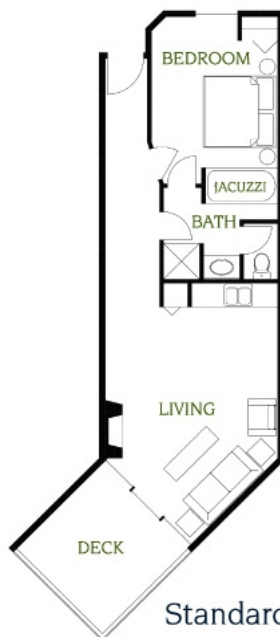

Suite Floor Plans

Pointes North Inn all-suite condo hotel is small enough for exclusivity, but accessible to every type of buyer. Professionally decorated and furnished 1- and 2-bedroom suites with many creature comforts and amenities.

| | |
|------------|-----|
| Sq Ft | |
| Main Level | 550 |
| Deck | 144 |
| Total | 694 |

Standard Suite

Standard Bay Suite Floor Plan

| | |
|------------|-----|
| Sq Ft | |
| Main Level | 630 |
| Deck | 64 |
| Total | 694 |

Standard Bay Suite

Deluxe Suite Floor Plan

| | |
|------------|-----|
| Sq Ft | |
| Main Level | 550 |
| Loft | 300 |
| Deck | 144 |
| Total | 994 |

Deluxe Suite

**Deluxe Bay Suite
Floor Plan**

| | |
|------------|-----|
| Sq Ft | |
| Main Level | 630 |
| Loft | 300 |
| Deck | 64 |
| Total | 994 |

Deluxe Bay Suite