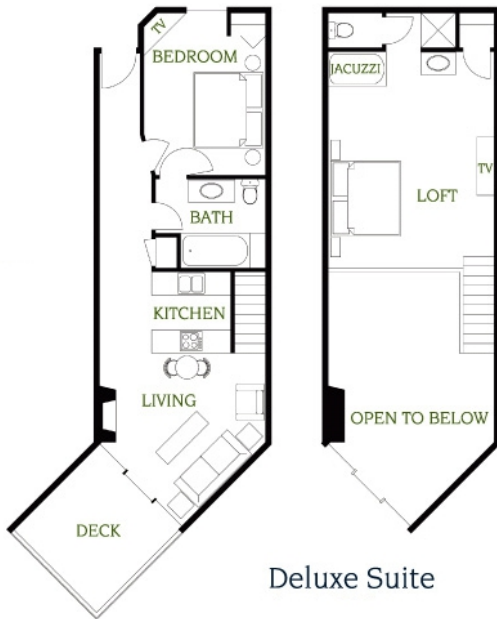

Suite Floor Plans

Pointes North Inn all-suite condo hotel is small enough for exclusivity, but accessible to every type of buyer. Professionally decorated and furnished 1- and 2-bedroom suites with many creature comforts and amenities.

| | |
|------------|-----|
| Sq Ft | |
| Main Level | 550 |
| Deck | 144 |
| Total | 694 |

Standard Suite

Standard Bay Suite Floor Plan

| | |
|------------|-----|
| Sq Ft | |
| Main Level | 630 |
| Deck | 64 |
| Total | 694 |

Standard Bay Suite

Deluxe Suite Floor Plan

| | |
|------------|-----|
| Sq Ft | |
| Main Level | 550 |
| Loft | 300 |
| Deck | 144 |
| Total | 994 |

Deluxe Suite

**Deluxe Bay Suite
Floor Plan**

| | |
|------------|-----|
| Sq Ft | |
| Main Level | 630 |
| Loft | 300 |
| Deck | 64 |
| Total | 994 |

Deluxe Bay Suite