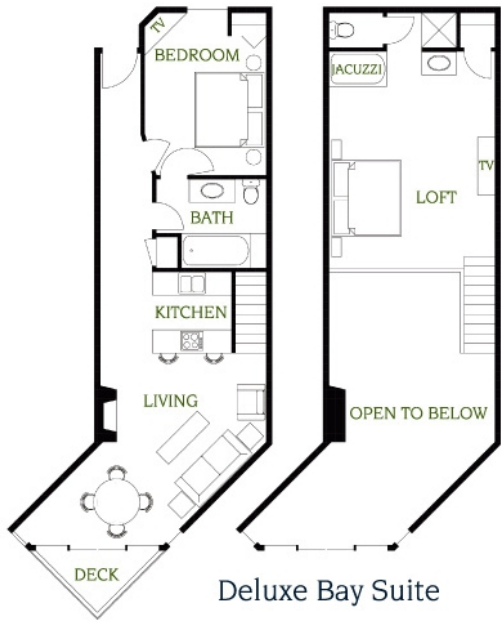

Suite Floor Plans

Pointes North Inn all-suite condo hotel is small enough for exclusivity, but accessible to every type of buyer. Professionally decorated and furnished 1- and 2-bedroom suites with many creature comforts and amenities.

Sq Ft	
Main Level	550
Deck	144
Total	694

Standard Suite

**Standard Bay Suite
Floor Plan**

Sq Ft	
Main Level	630
Deck	64
Total	694

Standard Bay Suite

**Deluxe Suite
Floor Plan**

Sq Ft	
Main Level	550
Loft	300
Deck	144
Total	994

Deluxe Suite

**Deluxe Bay Suite
Floor Plan**

Sq Ft	
Main Level	630
Loft	300
Deck	64
Total	994

Deluxe Bay Suite