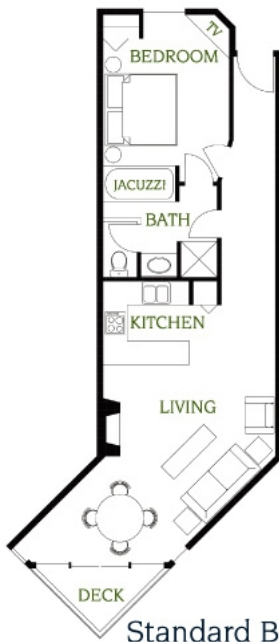

Suite Floor Plans

Pointes North Inn all-suite condo hotel is small enough for exclusivity, but accessible to every type of buyer. Professionally decorated and furnished 1- and 2-bedroom suites with many creature comforts and amenities.

Sq Ft	
Main Level	550
Deck	144
Total	694

Standard Suite

**Standard Bay Suite
Floor Plan**

Sq Ft	
Main Level	630
Deck	64
Total	694

Standard Bay Suite

**Deluxe Suite
Floor Plan**

Sq Ft	
Main Level	550
Loft	300
Deck	144
Total	994

Deluxe Suite

**Deluxe Bay Suite
Floor Plan**

Sq Ft	
Main Level	630
Loft	300
Deck	64
Total	994

Deluxe Bay Suite