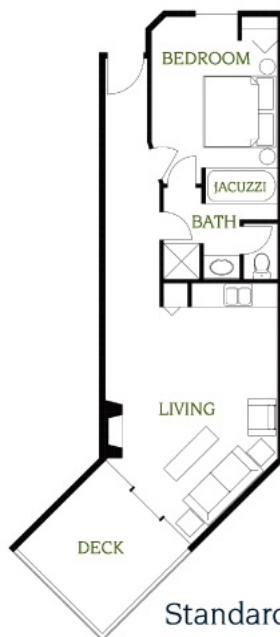

Suite Floor Plans

Pointes North Inn all-suite condo hotel is small enough for exclusivity, but accessible to every type of buyer. Professionally decorated and furnished 1- and 2-bedroom suites with many creature comforts and amenities.

Sq Ft	
Main Level	550
Deck	144
Total	694

Standard Suite

**Standard Bay Suite
Floor Plan**

Sq Ft	
Main Level	630
Deck	64
Total	694

Standard Bay Suite

**Deluxe Suite
Floor Plan**

Sq Ft	
Main Level	550
Loft	300
Deck	144
Total	994

Deluxe Suite

**Deluxe Bay Suite
Floor Plan**

Sq Ft	
Main Level	630
Loft	300
Deck	64
Total	994

Deluxe Bay Suite